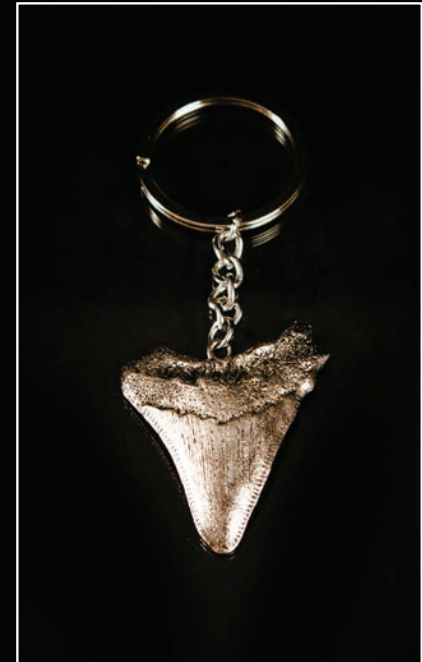

Item #5044048 | Size: 7.5"H x 11"W

Wire on back for hanging.

Megalodon tooth

Item #5044040 | Size: 4" H x 3.5" W

Stand sold separately.

Shark tooth keychain

Item #5041089 | Size: 4" L x 2" W

5145 Harvey Tew Rd • Plant City, FL 33565 • Phone: 813-365-1749 • Fax: 813-707-9776
email: megiftsflorida@gmail.com • website: megiftsflorida.com