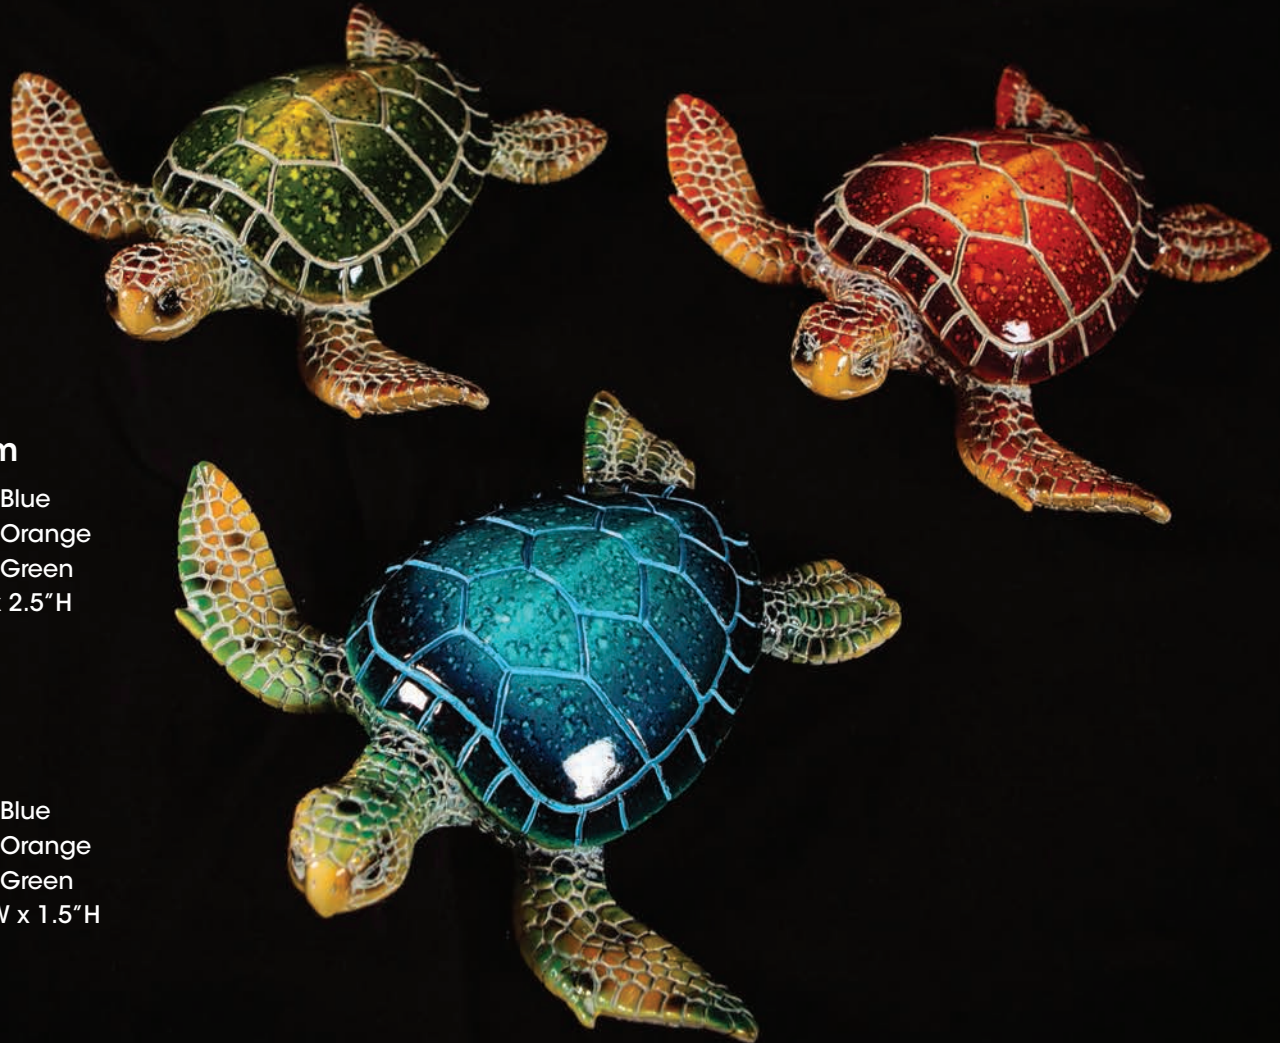

Hand-painted

Hand-Painted Turtle - Medium

Item #5044061-A Blue
Item #5044061-B Orange
Item #5044061-C Green
Size: 6.5" L x 7.5" W x 2.5" H

Hand-Painted Turtle - Small

Item #5044060-A Blue
Item #5044060-B Orange
Item #5044060-C Green
Size: 3.15" L x 3.35" W x 1.5" H